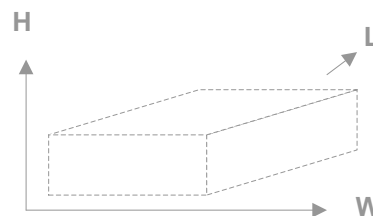

## Data-sheet

Product	technical datas	Options
<b>2-mot insert Switch_Metal_USB_V3</b>	4 buttons with USB port	
	metal panel with chrom buttons	
	micro switches	

2-mot insert Switch\_Metal\_USB\_V3

H [mm]	L [mm]	W [mm]
29	85	50

General dimension